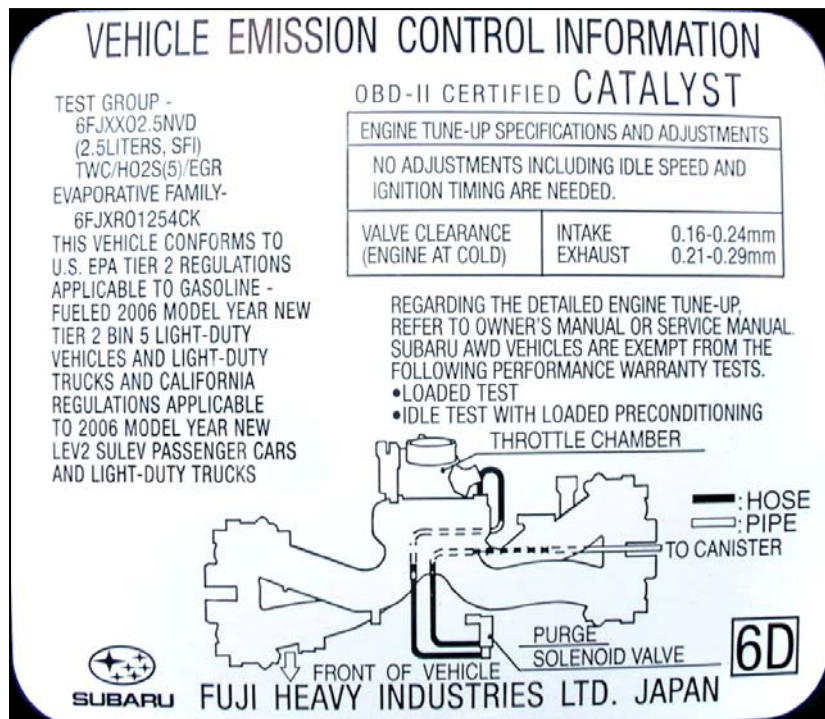

How to Determine Which Vermont Vehicles Have a 15 Year or 150,000 Mile Emissions Warranty

Introduction

This document provides guidance on how to identify vehicles registered in Vermont that have an extended emissions warranty of 15 years or 150,000 miles (whichever comes first). Starting with the 2003 model year, vehicles registered in Vermont that are designated as PZEVs (Partial Zero Emission Vehicles), AT-PZEVs (Advanced Technology Partial Zero Emission Vehicles), or TZEVs (Transitional Zero Emission Vehicles) have this extended emissions warranty. These vehicles meet the cleanest tailpipe emissions standards and have zero evaporative emissions. In addition, vehicles that generate additional NMOG + NOx fleet average credits also have this extended emissions warranty.

How to Identify These Vehicles

First, based on model year, make and model, determine if the vehicle is included in the list on the following pages. If the vehicle is included on this list, then note the TEST GROUP code listed in the far right column. Next, check the vehicle's Vehicle Emission Control Information (VECI) label to determine if the vehicle conforms to California Regulations. The VECI label is located in the engine compartment, typically on the underside of the vehicle's hood. An example of an actual VECI label is shown. In this example, the statement confirming that the vehicle conforms to California Regulations is located in the left portion of the label. Next, identify the vehicle's engine TEST GROUP code also found on the VECI label. In this example, the engine TEST GROUP code (**6FJXX02.5NVD**) is located in the upper left portion of the label. Note that some VECI labels may use the term 'GROUP' or 'ENGINE FAMILY'