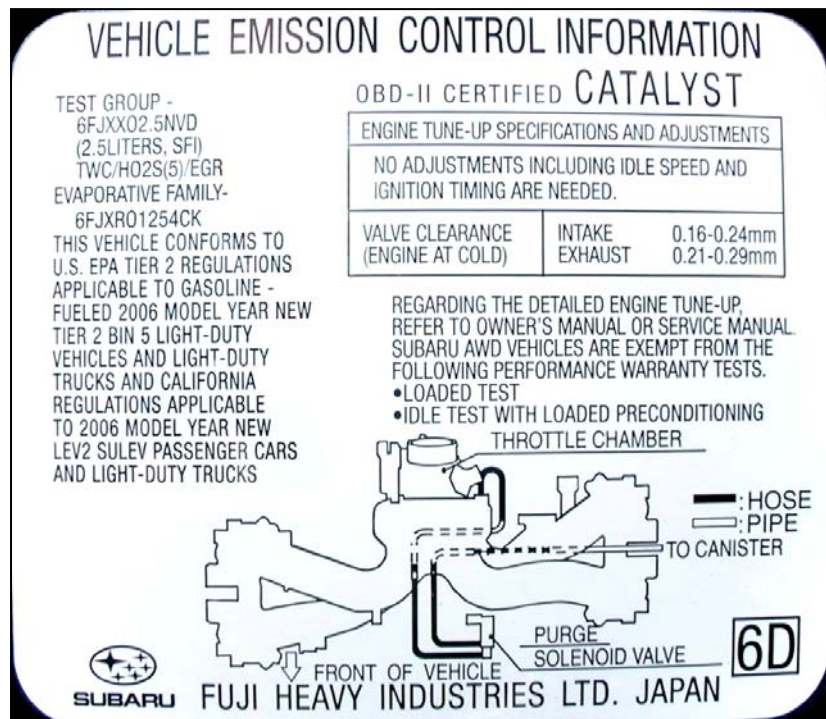

Nineteenth Update, December 08, 2020

How to Determine Which Vermont Vehicles Have a 15 Year or 150,000 Mile Emissions Warranty

Introduction

This document provides guidance on how to identify vehicles registered in Vermont that have an extended emissions warranty of 15 years or 150,000 miles (whichever comes first). Starting with the 2003 model year, vehicles registered in Vermont that are designated as PZEVs (Partial Zero Emission Vehicles), AT-PZEVs (Advanced Technology Partial Zero Emission Vehicles), or TZEVs (Transitional Zero Emission Vehicles) have this extended emissions warranty. These vehicles meet the cleanest tailpipe emissions standards and have zero evaporative emissions. In addition, vehicles that generate additional NMOG + NOx fleet average credits also have this extended emissions warranty.

How to Identify These Vehicles

First, based on model year, make and model, determine if the vehicle is included in the list on the following pages. If the vehicle is included on this list, then note the TEST GROUP code listed in the far right column. Next, check the vehicle's Vehicle Emission Control Information (VECI) label to determine if the vehicle conforms to California Regulations. The VECI label is located in the engine compartment, typically on the underside of the vehicle's hood. An example of an actual VECI label is shown. In this example, the statement confirming that the vehicle conforms to California Regulations is located in the left portion of the label. Next, identify the vehicle's engine TEST GROUP code also found on the VECI label. In this example, the engine TEST GROUP code (**6FJXX02.5NVD**) is located in the upper left portion of the label. Note that some VECI labels may use the term 'GROUP' or 'ENGINE FAMILY'