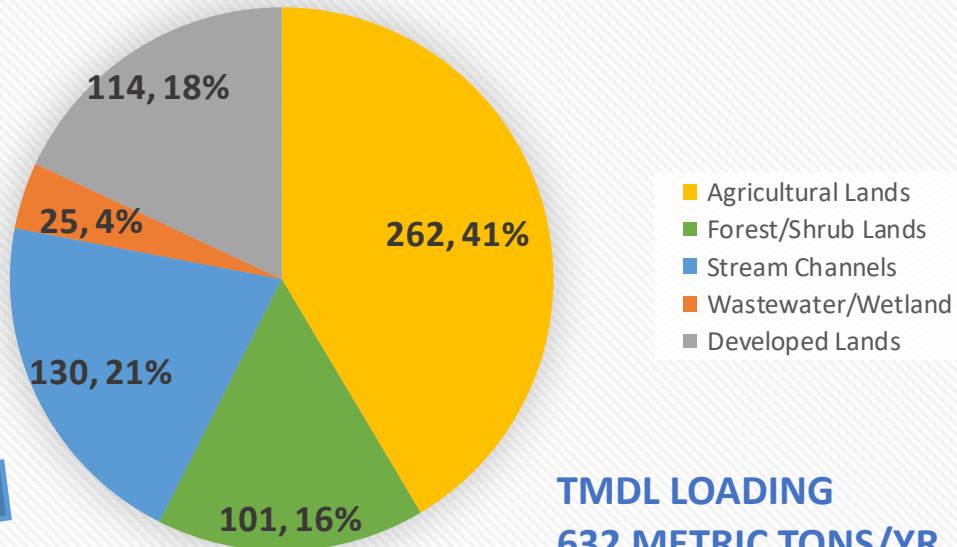

Lake Champlain Basin

Lake Champlain Basin TMDL Target