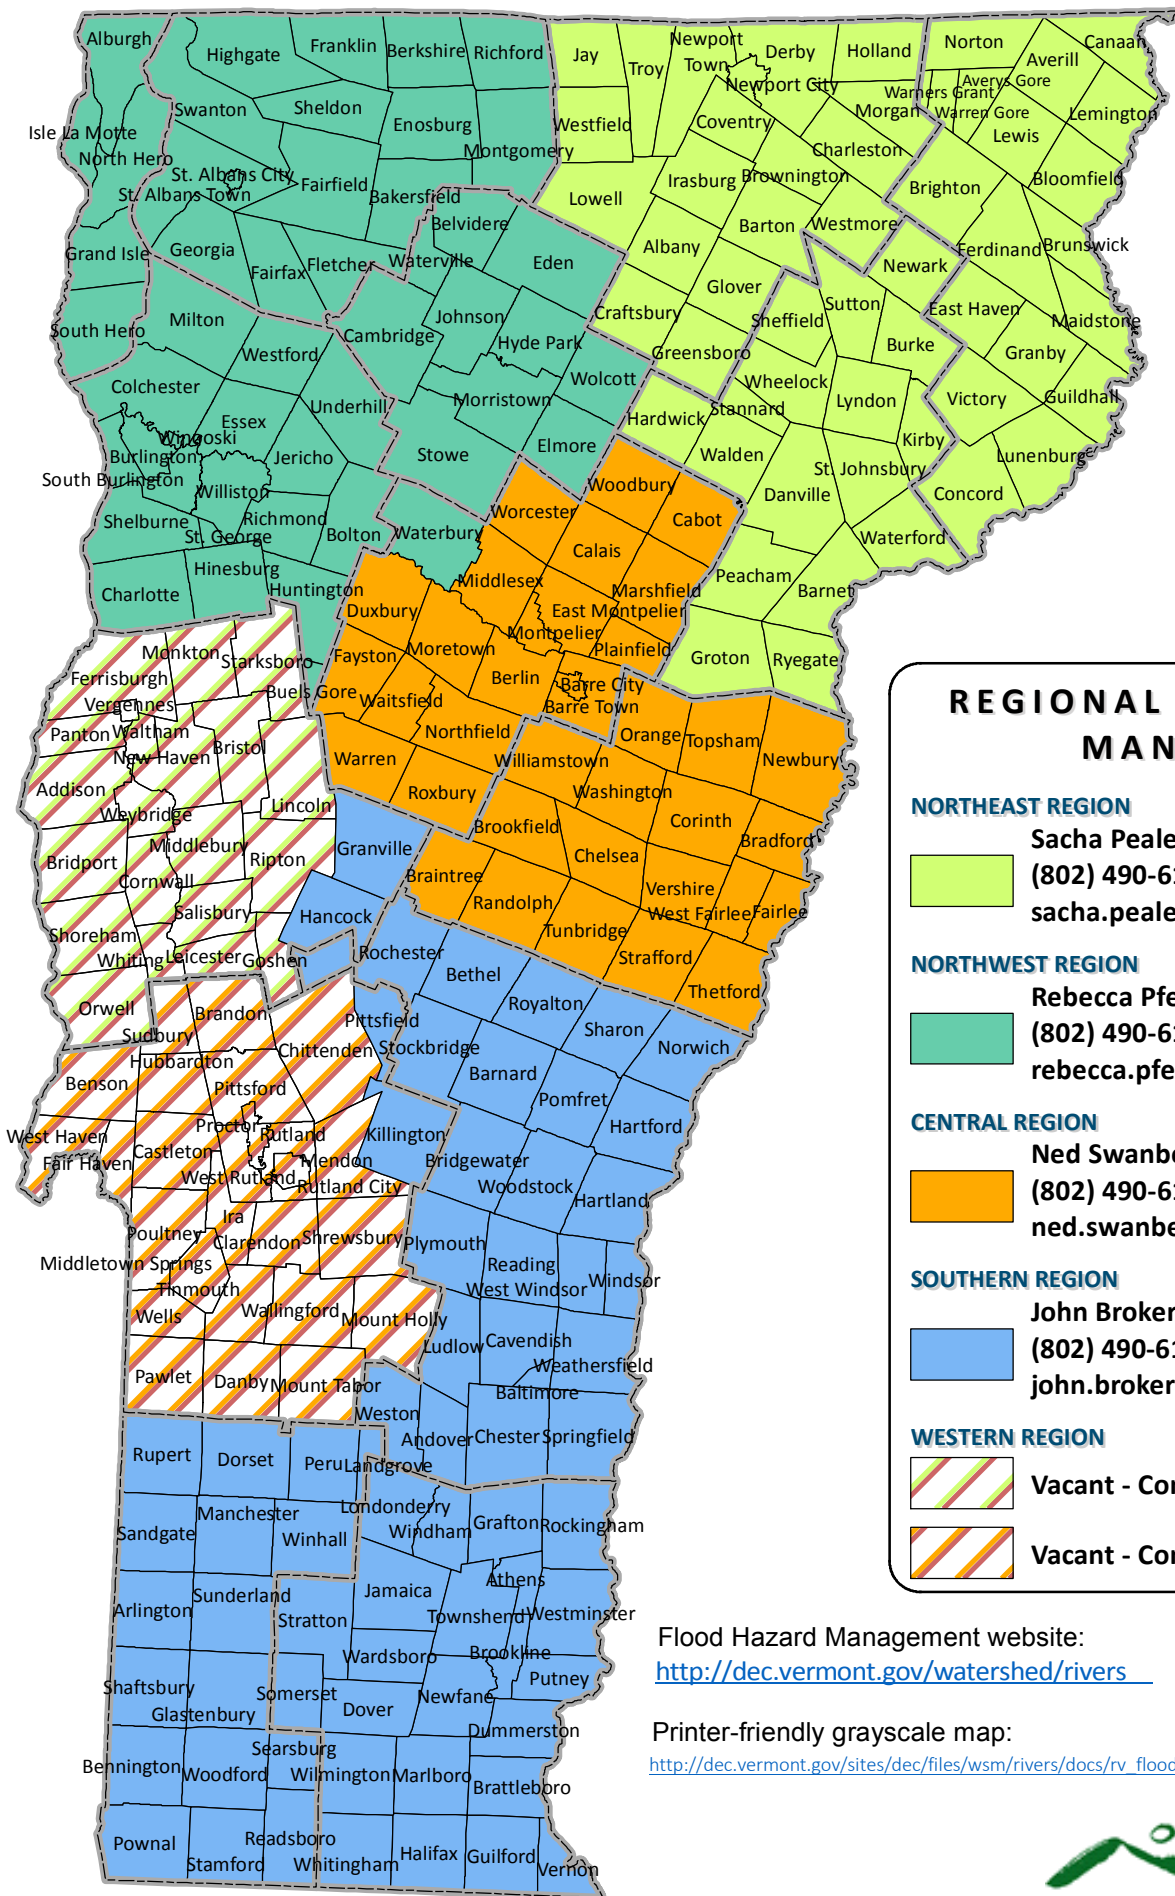

Vermont DEC Floodplain Manager Regions

REGIONAL FLOODPLAIN MANAGERS

NORTHEAST REGION

Sacha Pealer, CFM

(802) 490-6162

sacha.pealer@vermont.gov

NORTHWEST REGION

Rebecca Pfeiffer, CFM

(802) 490-6196

john.broker-campbell@vermont.gov

WESTERN REGION

Vacant - Contact Sacha Pealer

Vacant - Contact Ned Swanberg

Flood Hazard Management website:

<http://dec.vermont.gov/watershed/rivers>

Printer-friendly grayscale map:

http://dec.vermont.gov/sites/dec/files/wsm/rivers/docs/rv_floodplain_manager_regions_grayscale.pdf

Updated February 2017

Agency of Natural Resources