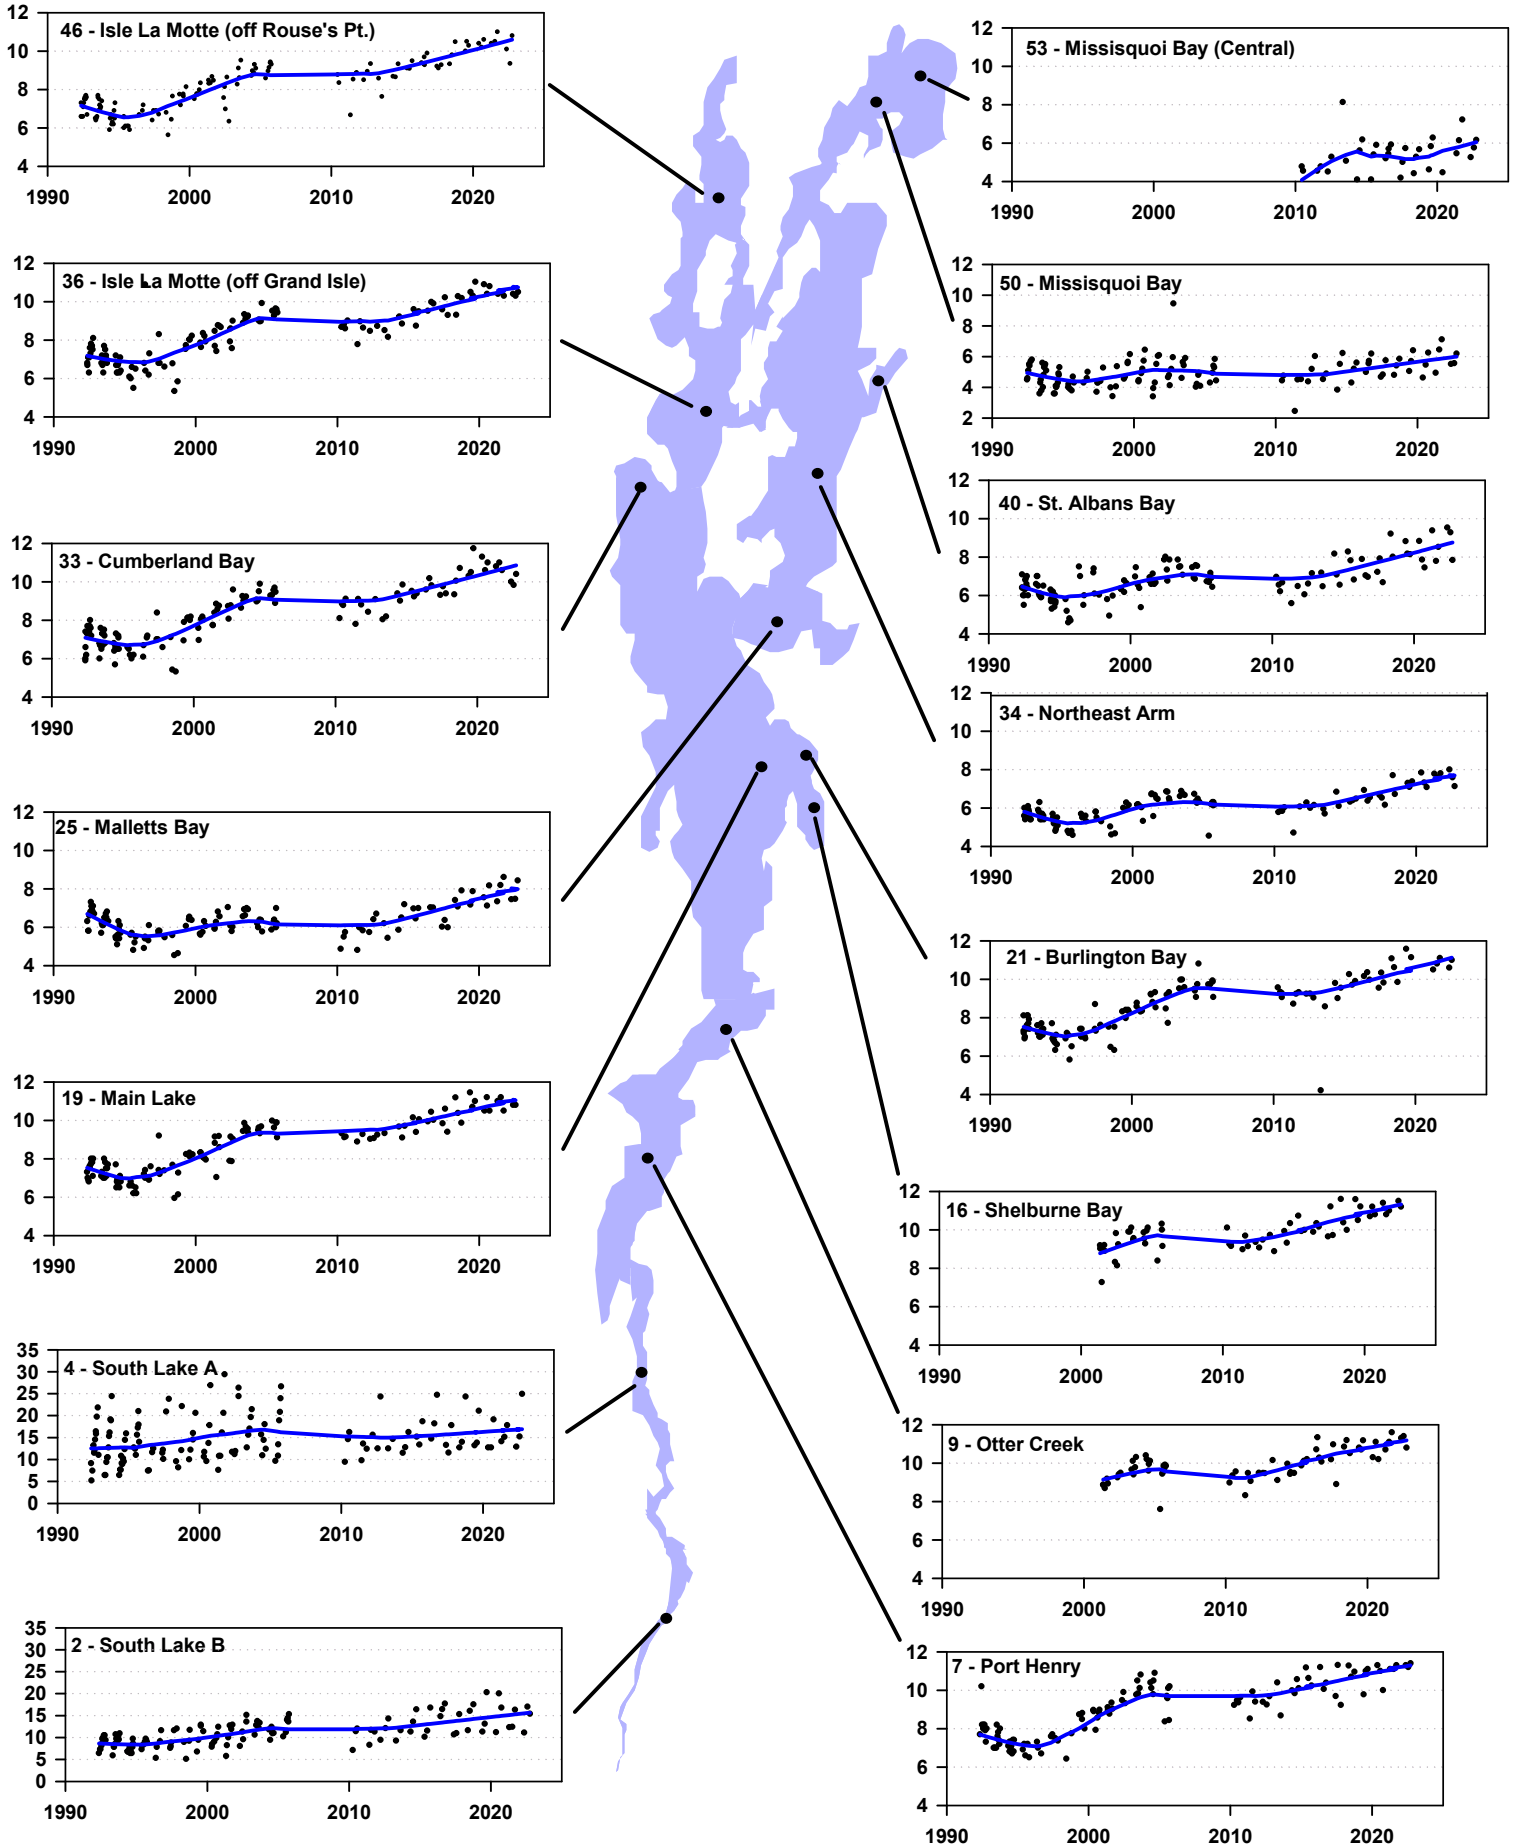

Sodium concentrations (mg/L) in Lake Champlain, 1992 - 2022

Blue lines indicate trends over time as determined by Lowess smoothing analysis.

Sodium concentrations in Lake Champlain 1992 - 2022