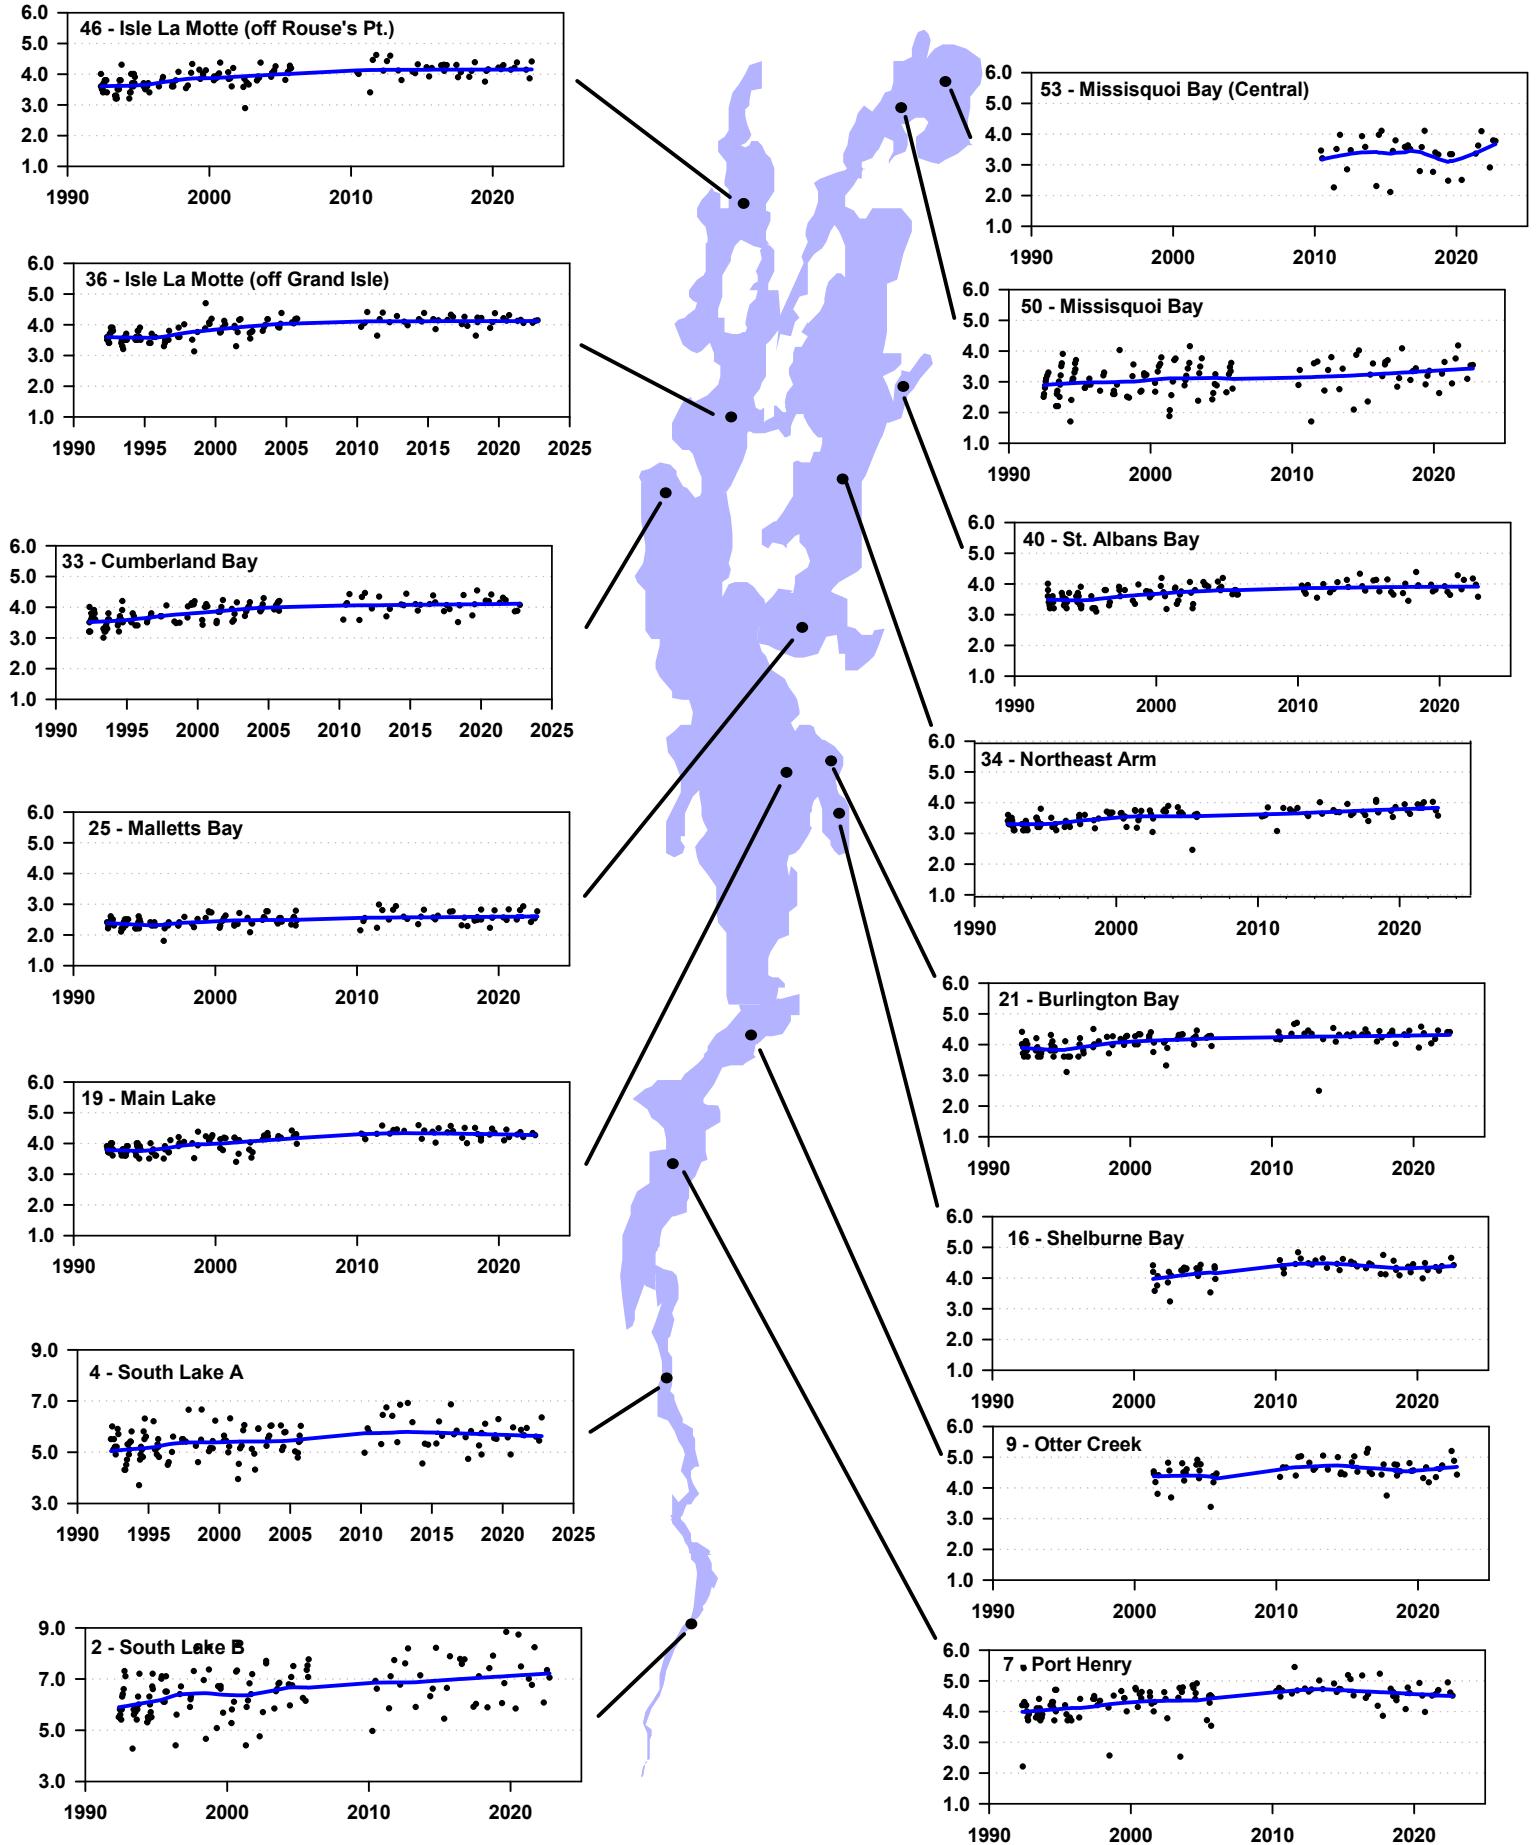

Magnesium concentrations (mg/L) in Lake Champlain 1992 - 2022

Blue lines indicate trends over time as determined by Lowess smoothing analysis.

Magnesium concentrations in Lake Champlain 1992 - 2022