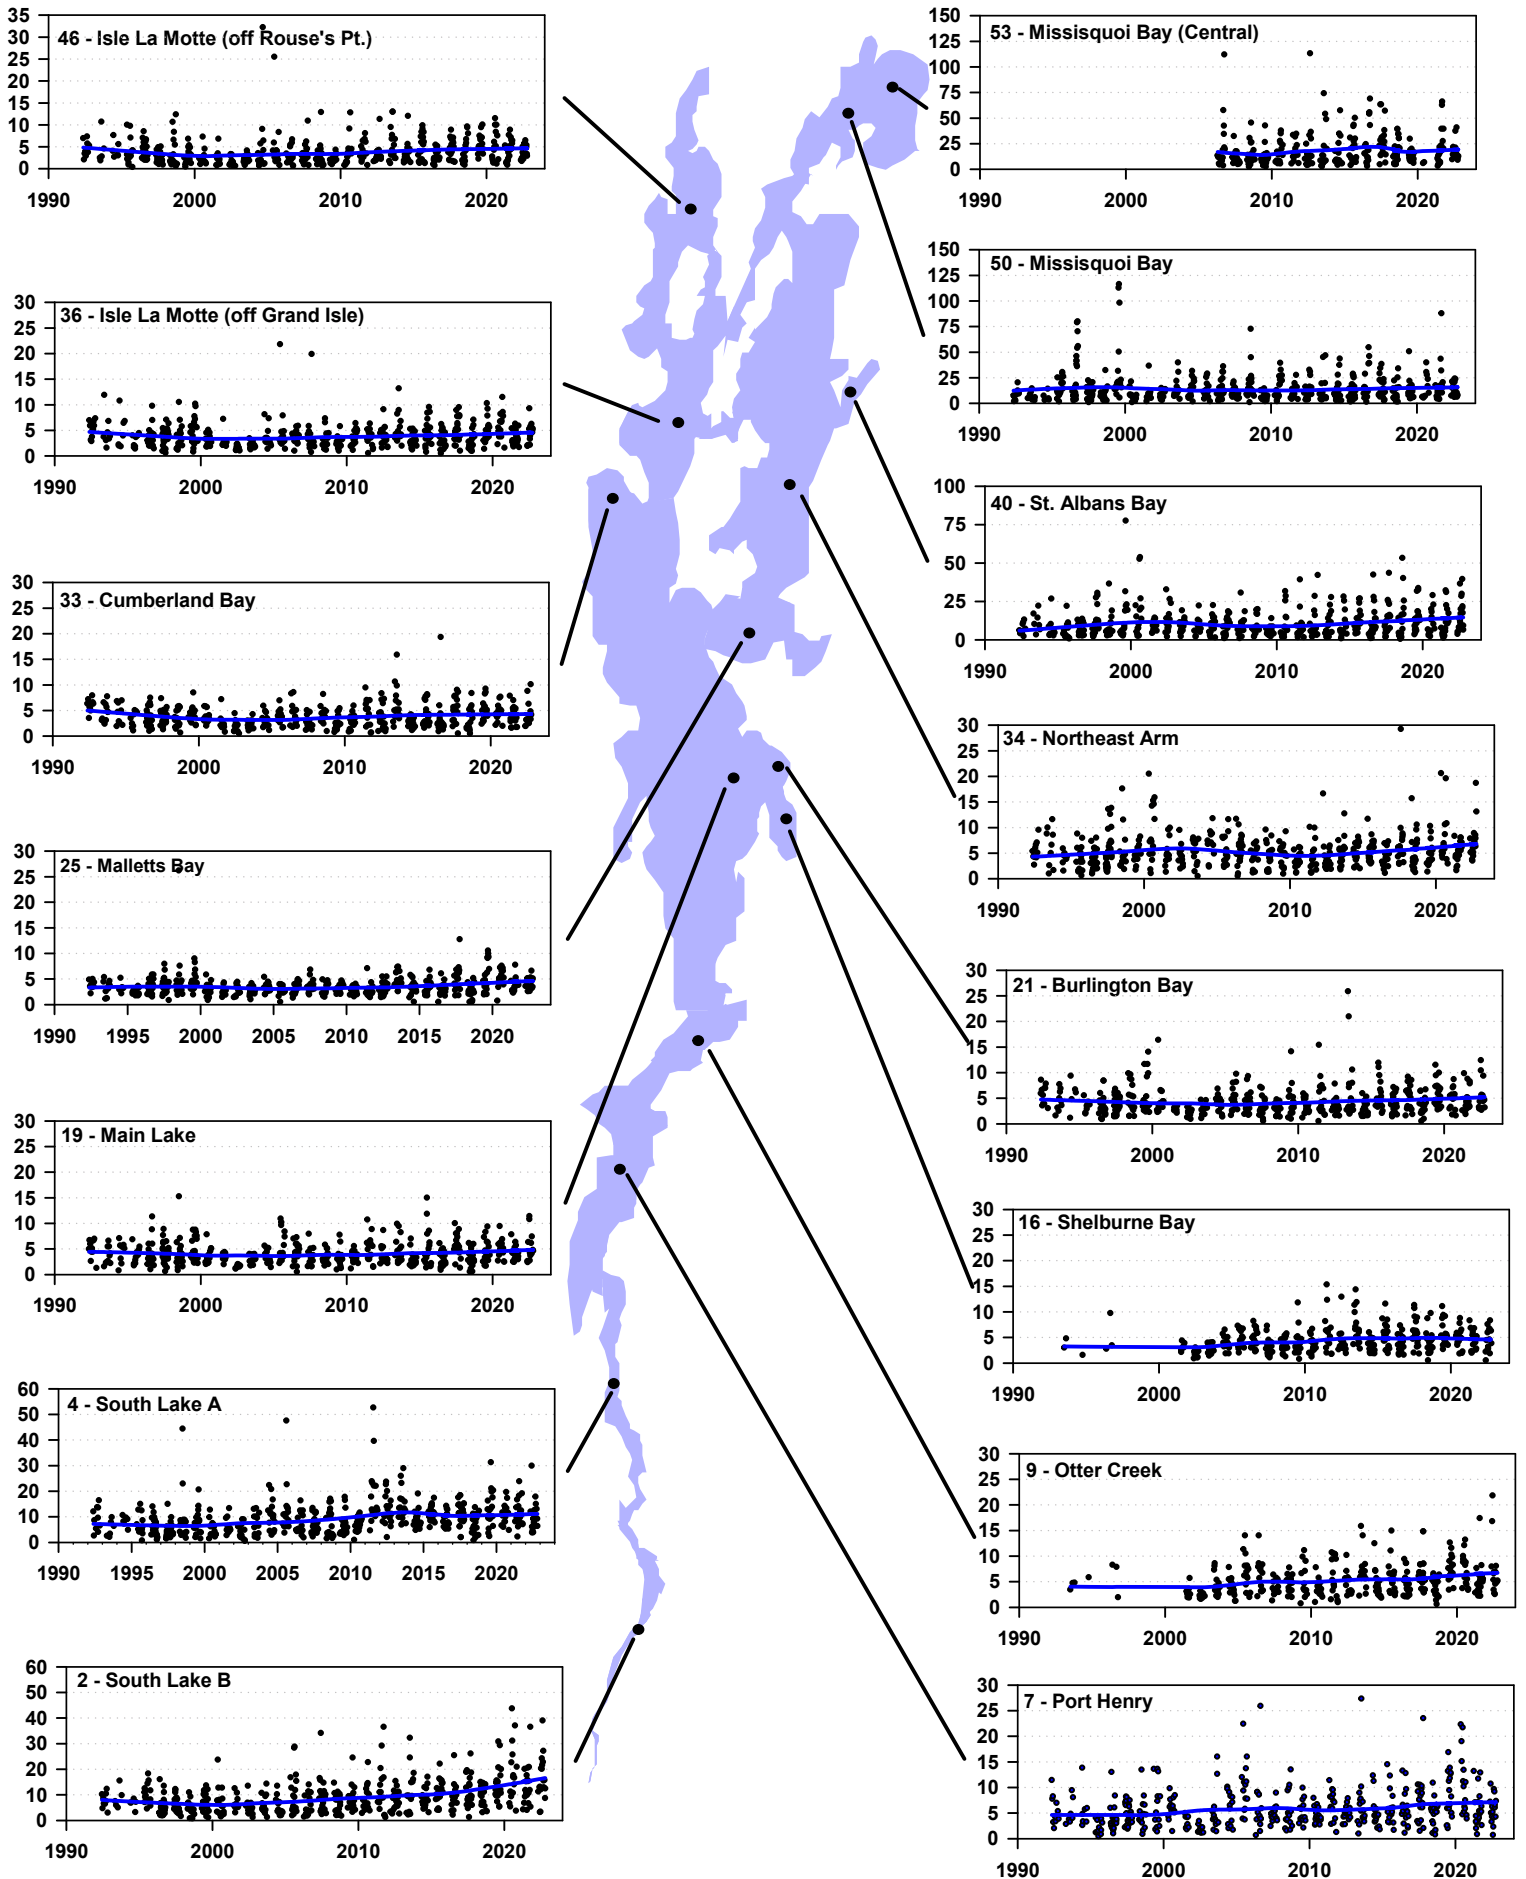

Annual chlorophyll concentrations (mg/L) in Lake Champlain, 1992 - 2022

Blue lines indicate trends over time as indicated by Lowess smoothing analysis

Chlorophyll concentrations in Lake Champlain 1992 - 2022