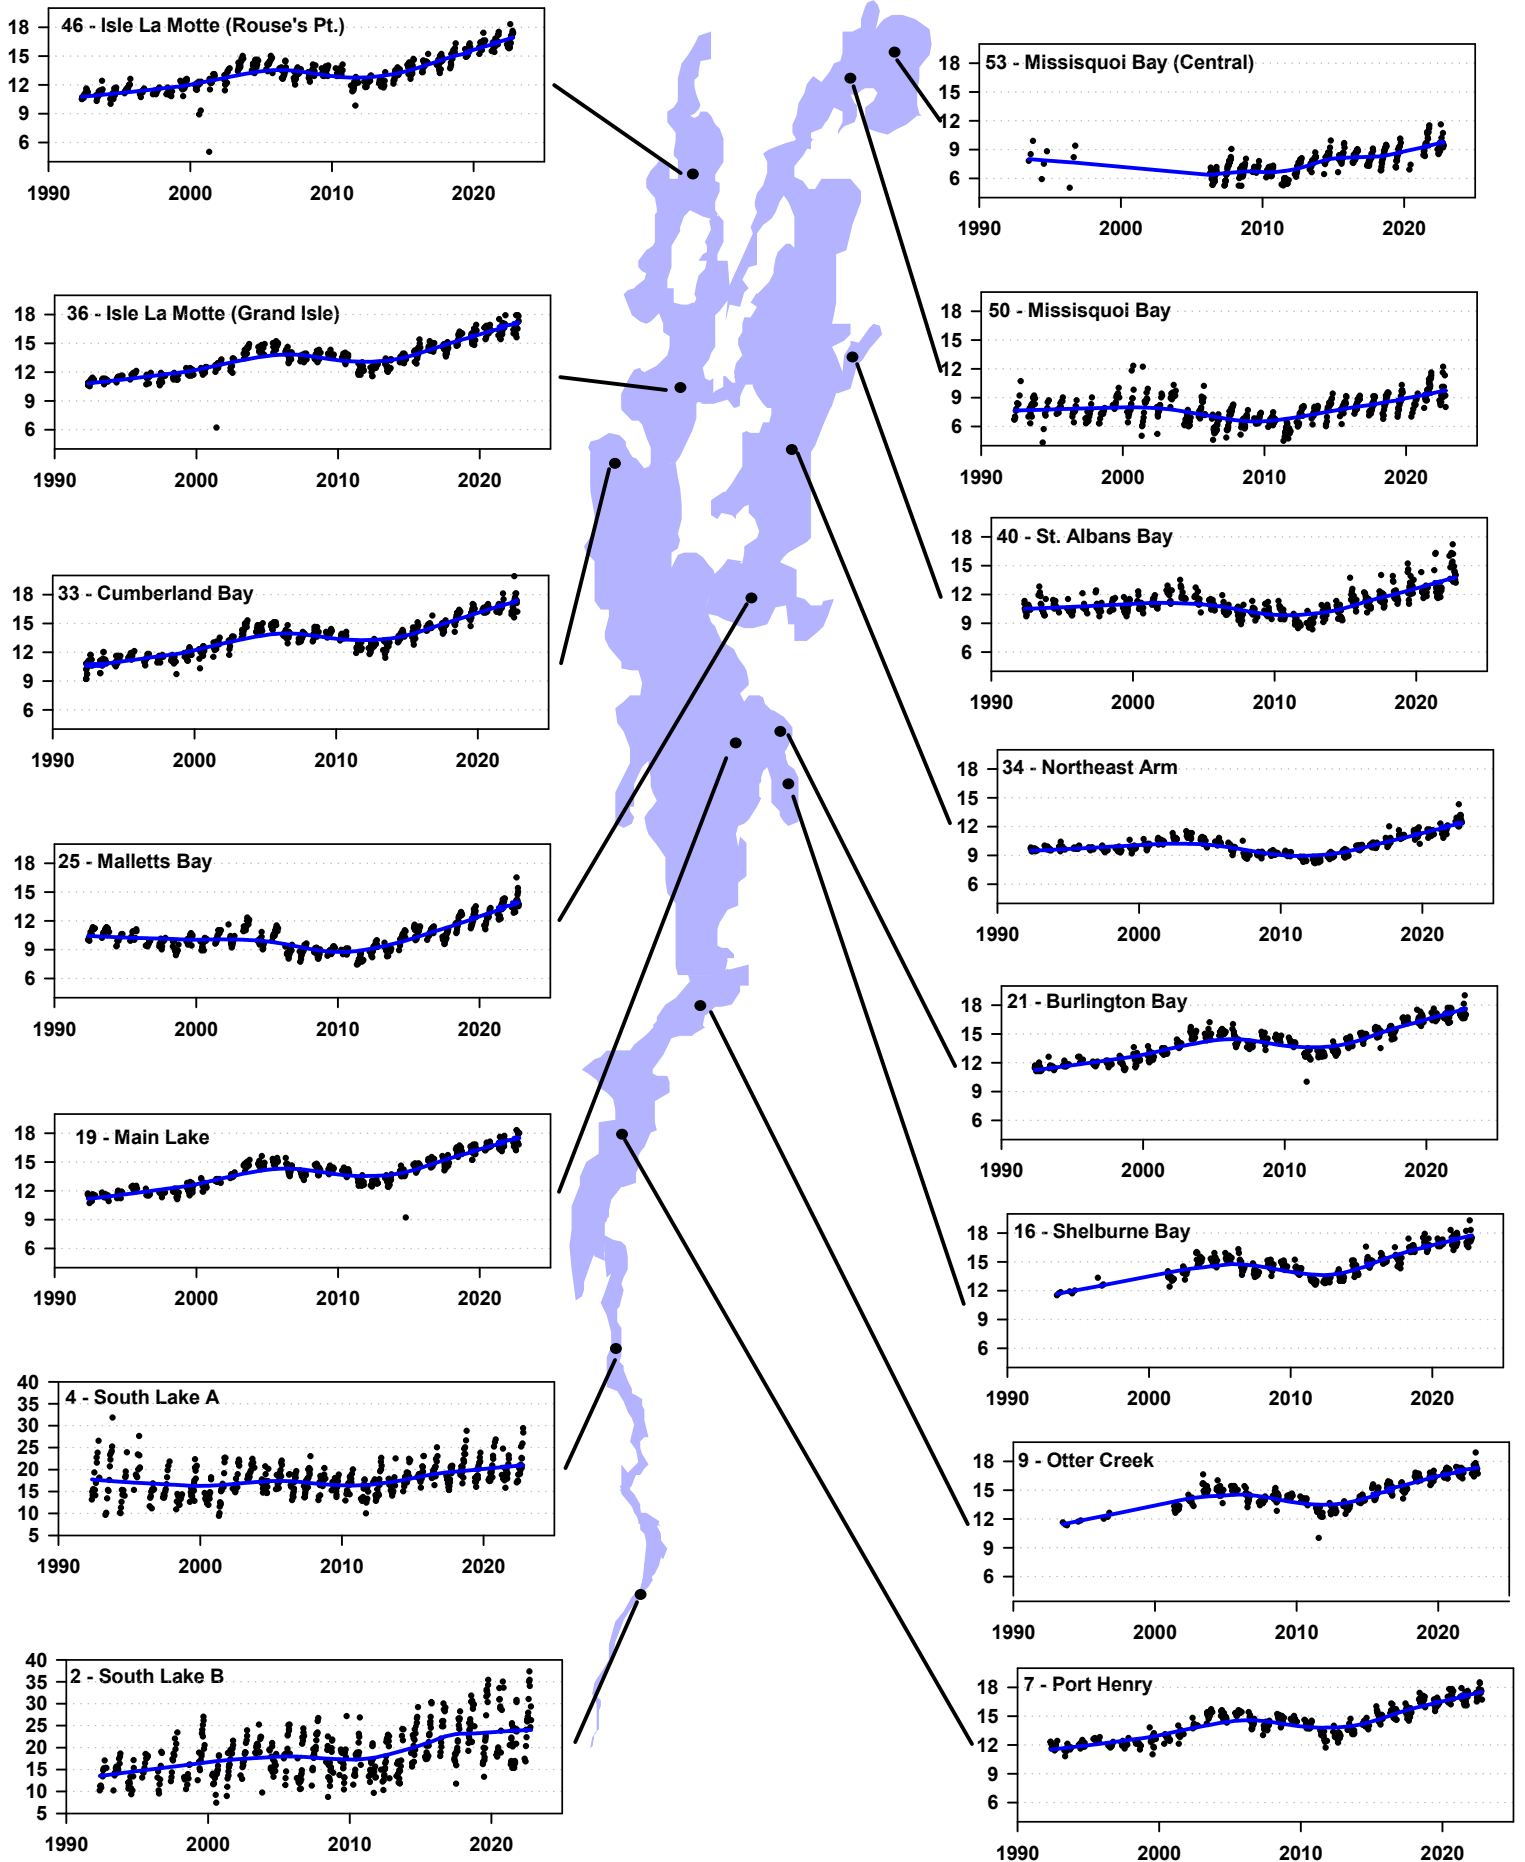

# Annual chloride concentrations (mg/L) in Lake Champlain, 1992 - 2022

Blue lines indicate trends over time as determined by Lowess smoothing analysis

# Chloride concentrations in Lake Champlain 1992 - 2022