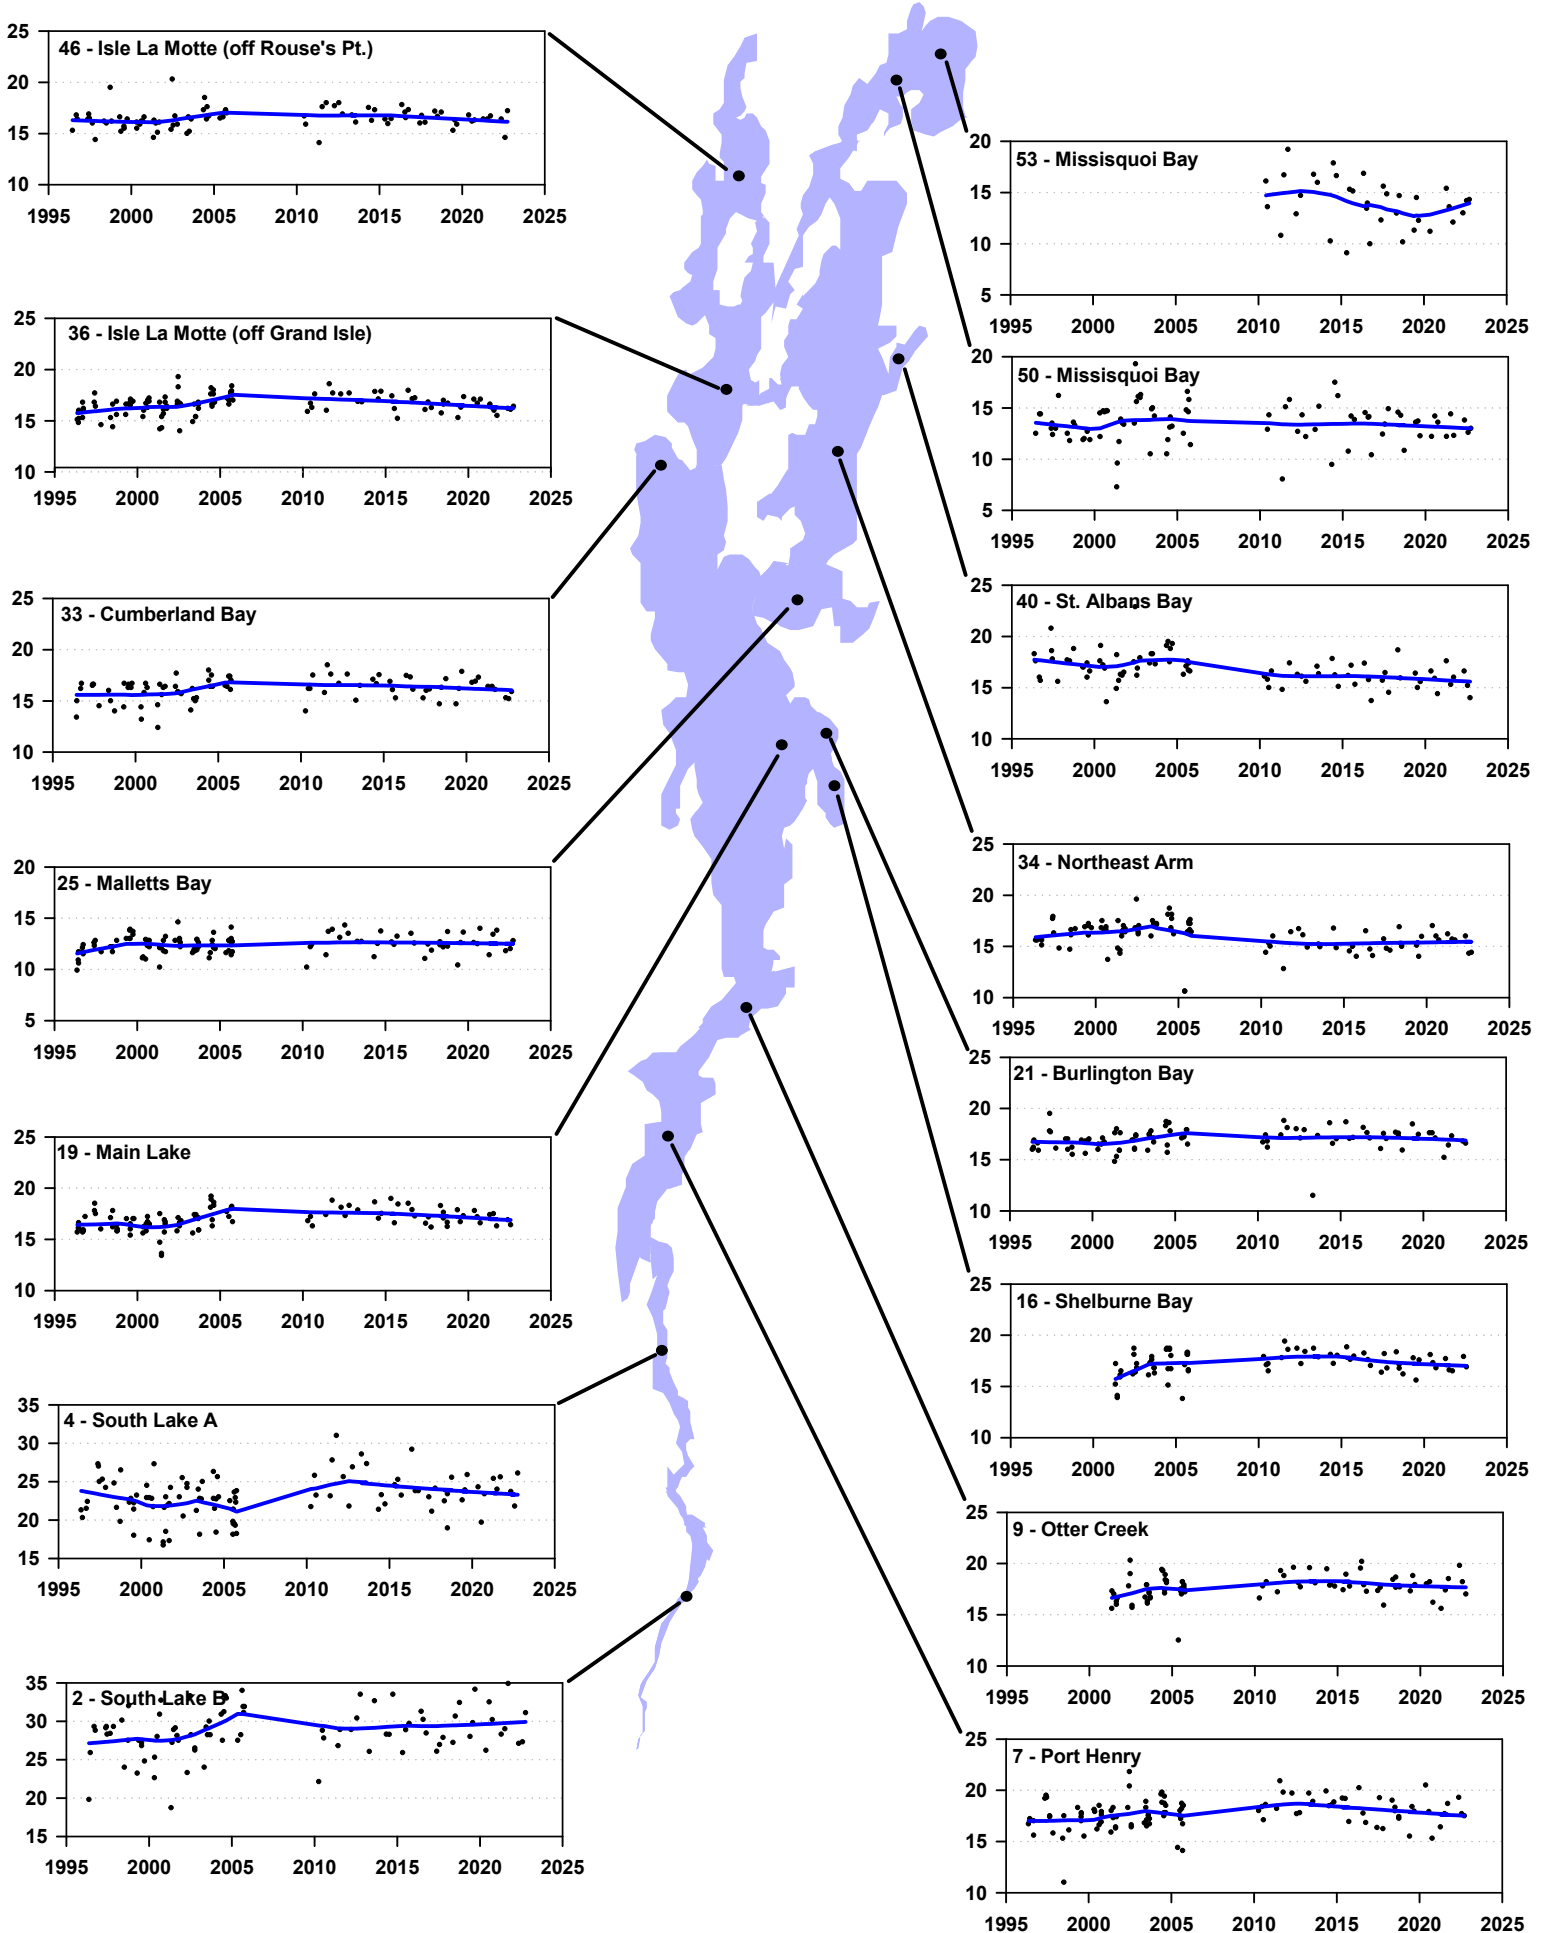

Calcium concentrations (mg/L) in Lake Champlain, 1996 - 2022

Blue lines indicate trends over time as determined by Lowess smoothing analysis.

Calcium concentrations in Lake Champlain 1996 - 2022