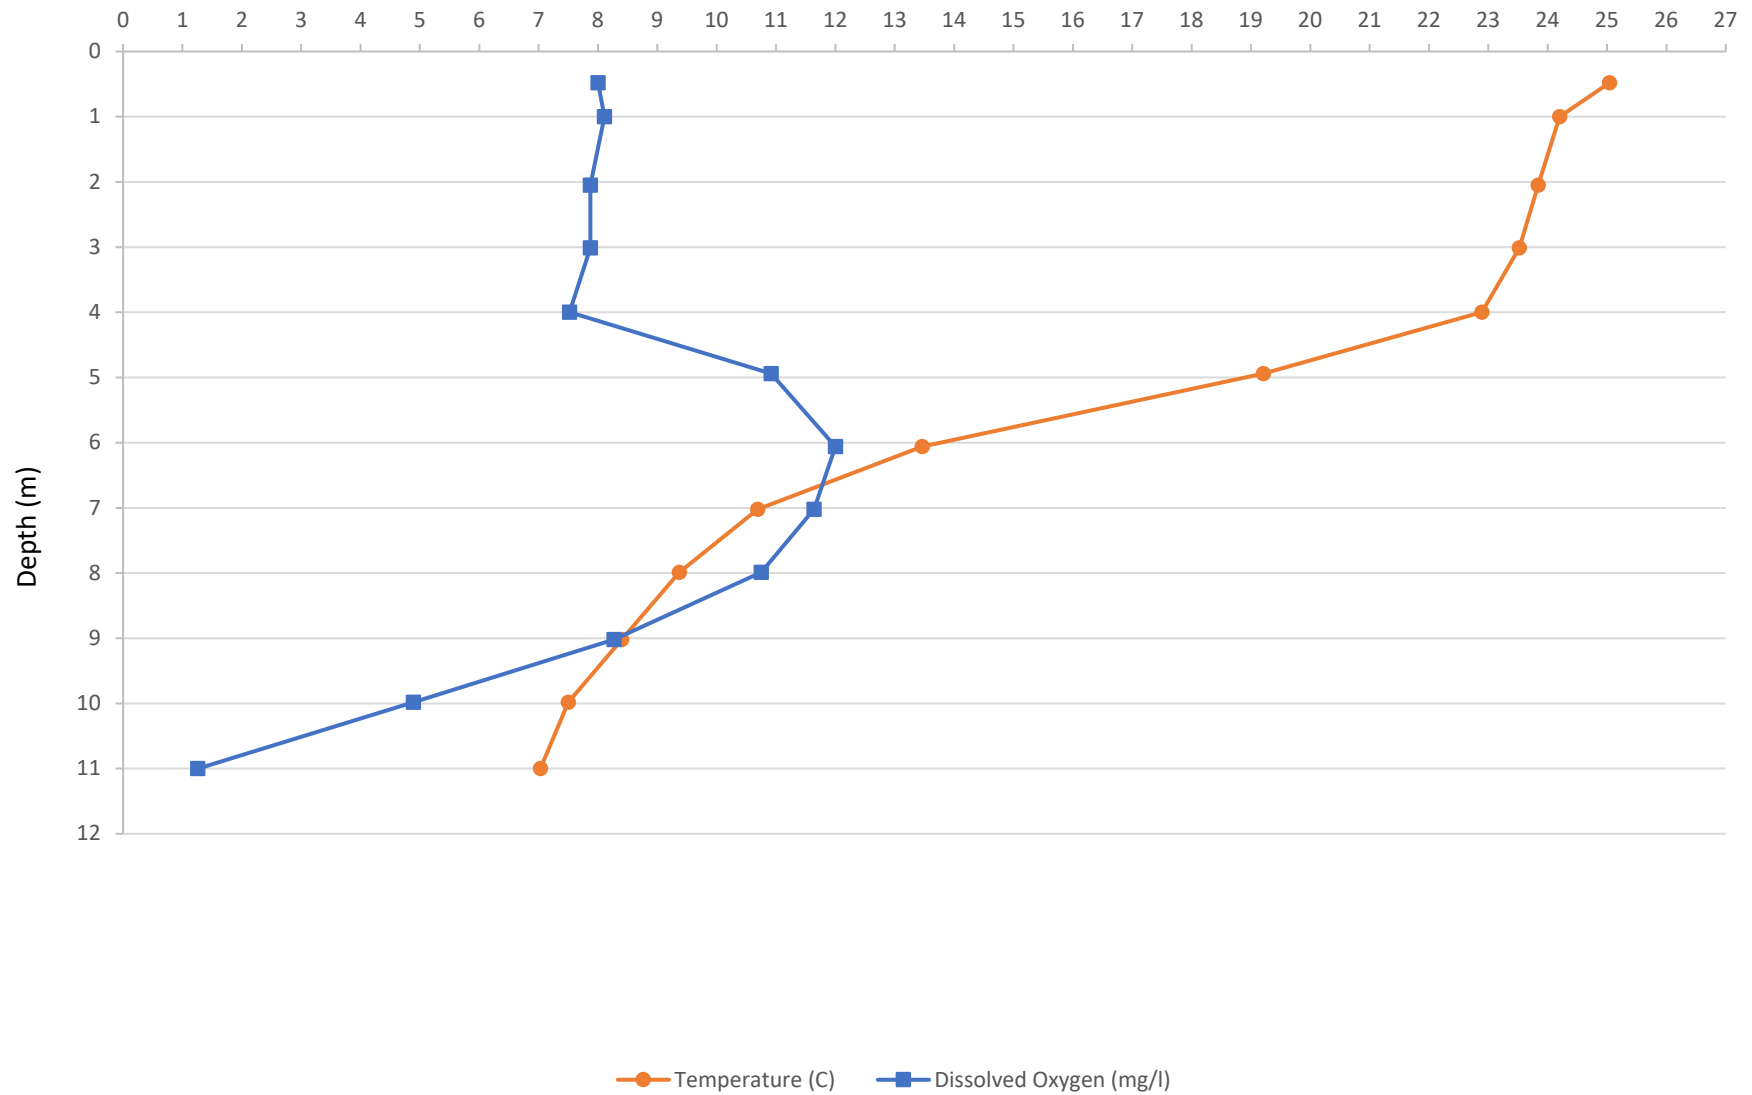

Sunrise Lake Station 1 Temperature and Dissolved Oxygen Profiles on 8/1/2017

| LayMonID | Station | Date      | Time     | Depth (m) | Temp (C) | pH   | Conductivity (uS/cm) | Dissolved Oxygen % | Dissolved Oxygen (mg/l) |
|----------|---------|-----------|----------|-----------|----------|------|----------------------|--------------------|-------------------------|
| SUNRI    | 1       | 8/01/2017 | 13:54:58 | 0.48      | 25.04    | 7.53 | 90.1                 | 102.1              | 8                       |
| SUNRI    | 1       | 8/01/2017 | 13:55:21 | 1         | 24.2     | 7.52 | 90                   | 101.9              | 8.11                    |
| SUNRI    | 1       | 8/01/2017 | 13:57:11 | 2.05      | 23.84    | 7.48 | 90.5                 | 98.2               | 7.87                    |
| SUNRI    | 1       | 8/01/2017 | 13:58:12 | 3.01      | 23.52    | 7.42 | 90.9                 | 97.7               | 7.87                    |
| SUNRI    | 1       | 8/01/2017 | 13:58:55 | 4         | 22.89    | 7.26 | 91.6                 | 92.2               | 7.52                    |
| SUNRI    | 1       | 8/01/2017 | 13:59:42 | 4.94      | 19.21    | 7.38 | 93.6                 | 124.5              | 10.92                   |
| SUNRI    | 1       | 8/01/2017 | 14:01:53 | 6.06      | 13.46    | 7.46 | 98                   | 121.2              | 12                      |
| SUNRI    | 1       | 8/01/2017 | 14:02:30 | 7.02      | 10.69    | 7.39 | 104.3                | 110.5              | 11.64                   |
| SUNRI    | 1       | 8/01/2017 | 14:03:03 | 7.99      | 9.37     | 7.29 | 109.3                | 98.9               | 10.75                   |
| SUNRI    | 1       | 8/01/2017 | 14:03:34 | 9.02      | 8.4      | 7.14 | 118.5                | 74.3               | 8.27                    |
| SUNRI    | 1       | 8/01/2017 | 14:04:08 | 9.98      | 7.5      | 6.99 | 123.5                | 43                 | 4.89                    |
| SUNRI    | 1       | 8/01/2017 | 14:04:56 | 11        | 7.03     | 6.81 | 132.7                | 10.9               | 1.26                    |