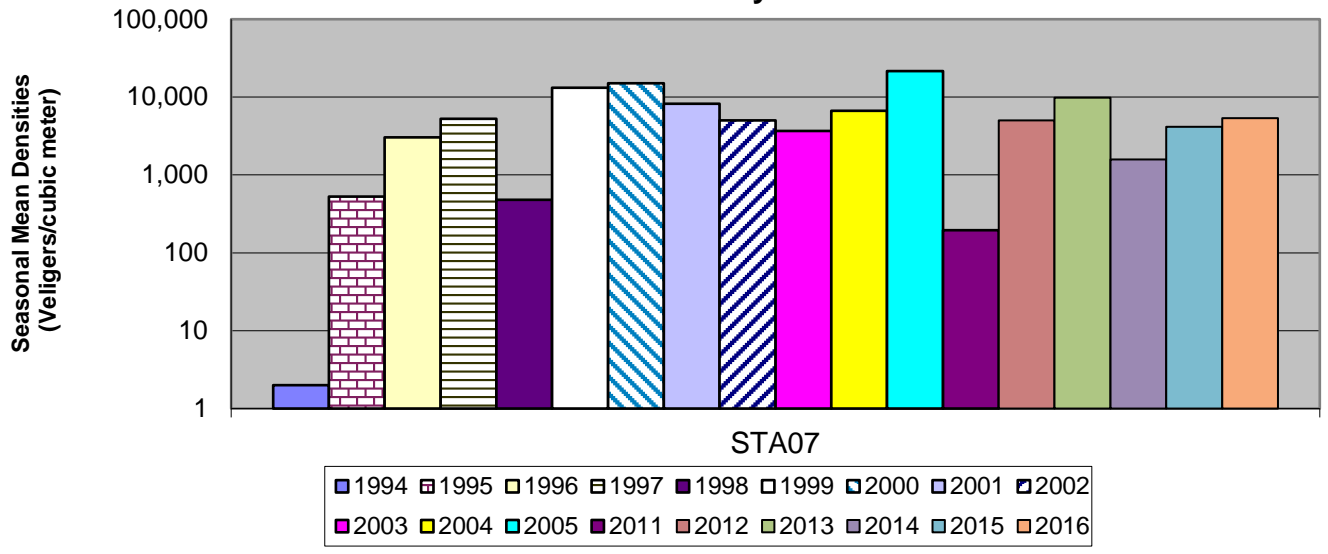

South Lake Benson Landing

South Lake Crown Point

Main Lake Cole Bay

Main Lake near Burlington, VT

Main Lake Burlington Bay

Main Lake Cumberland Bay

Northwest Lake Treadwell Bay

Northwest Lake Point au Fer