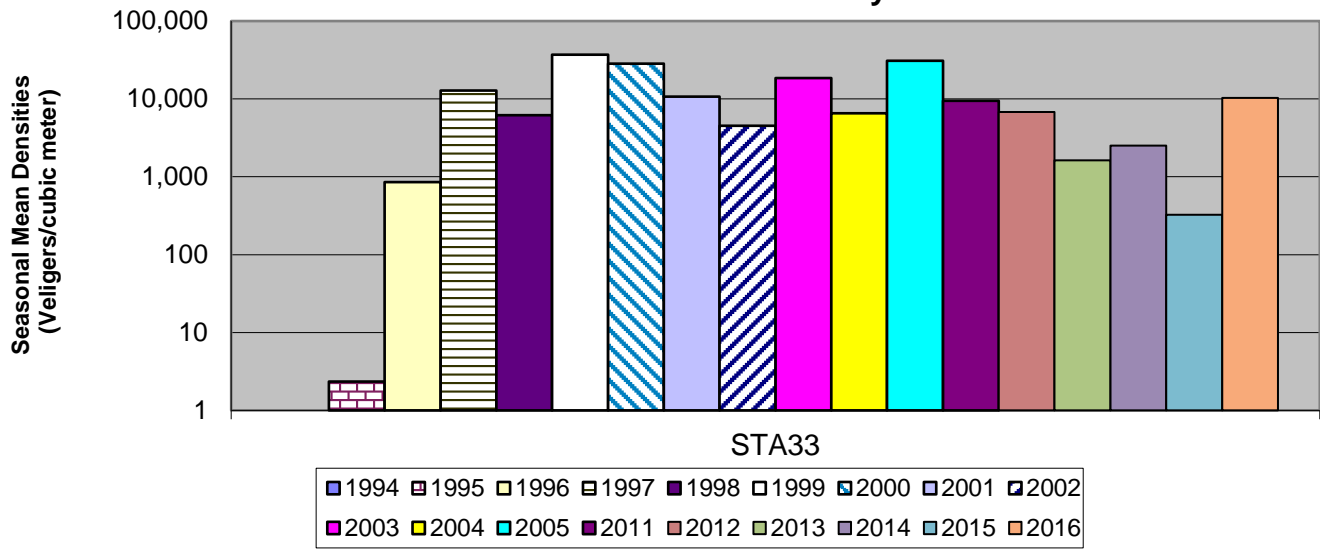

South Lake Benson Landing

South Lake Crown Point

Main Lake Cole Bay

Main Lake near Burlington, VT

Main Lake Burlington Bay

Main Lake Cumberland Bay

Northwest Lake Treadwell Bay

Northwest Lake Point au Fer