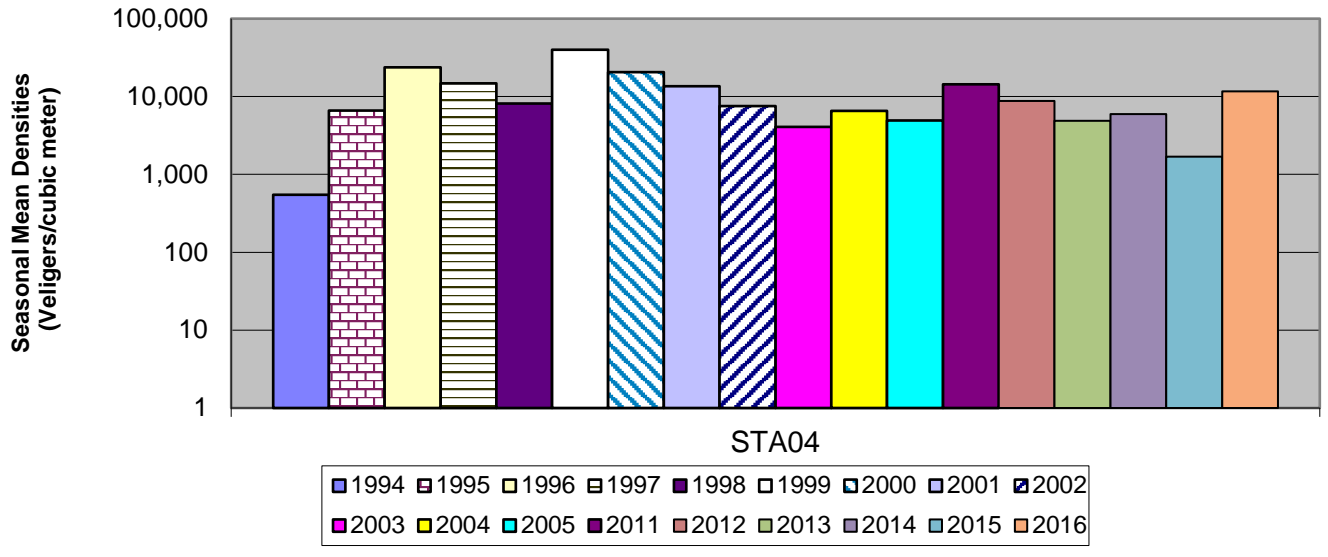

South Lake Benson Landing

South Lake Crown Point

Main Lake Cole Bay

Main Lake near Burlington, VT

Main Lake Burlington Bay

Main Lake Cumberland Bay

Northwest Lake Treadwell Bay

Northwest Lake Point au Fer