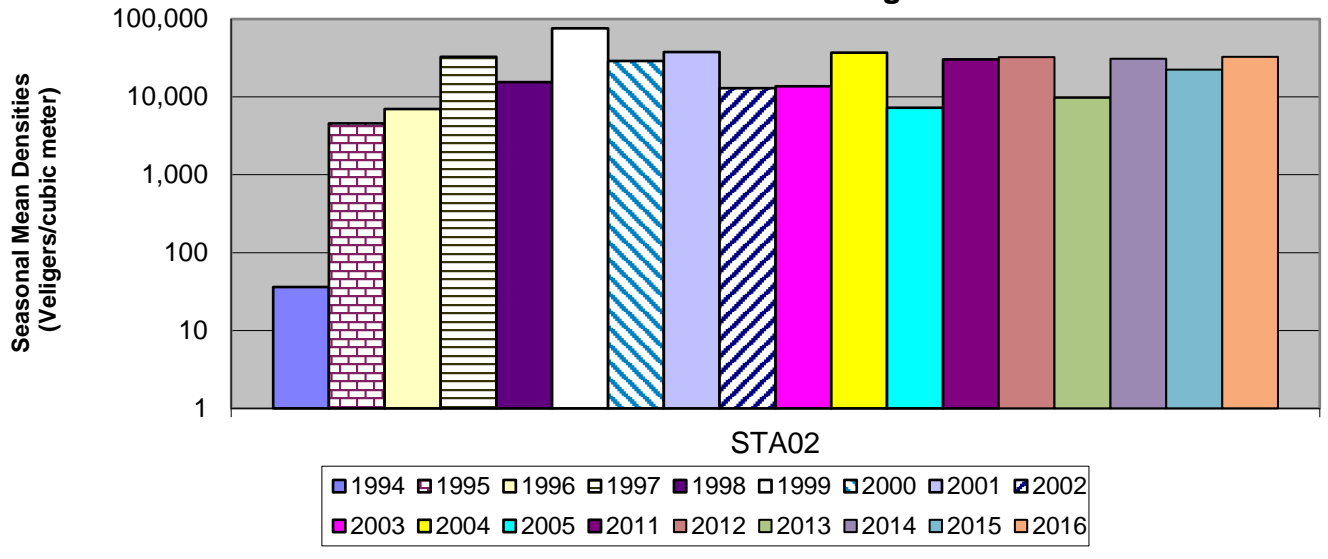

South Lake Benson Landing

South Lake Crown Point

Main Lake Cole Bay

Main Lake near Burlington, VT

Main Lake Burlington Bay

Main Lake Cumberland Bay

Northwest Lake Treadwell Bay

Northwest Lake Point au Fer