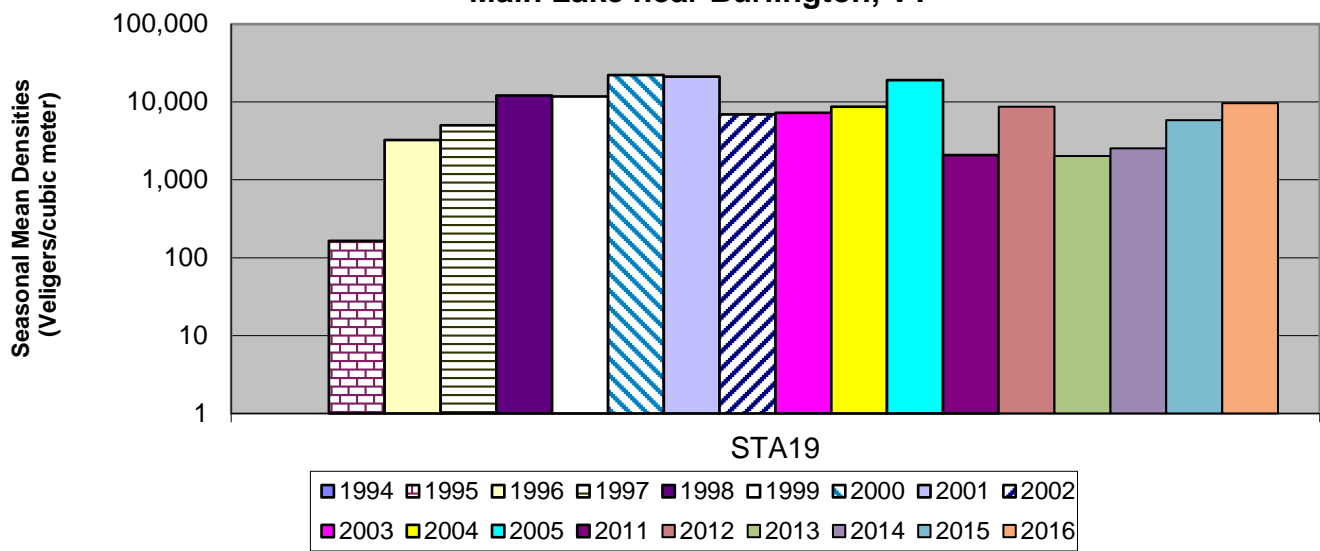

South Lake Benson Landing

South Lake Crown Point

Main Lake Cole Bay

Main Lake near Burlington, VT

Main Lake Burlington Bay

Main Lake Cumberland Bay

Northwest Lake Treadwell Bay

Northwest Lake Point au Fer