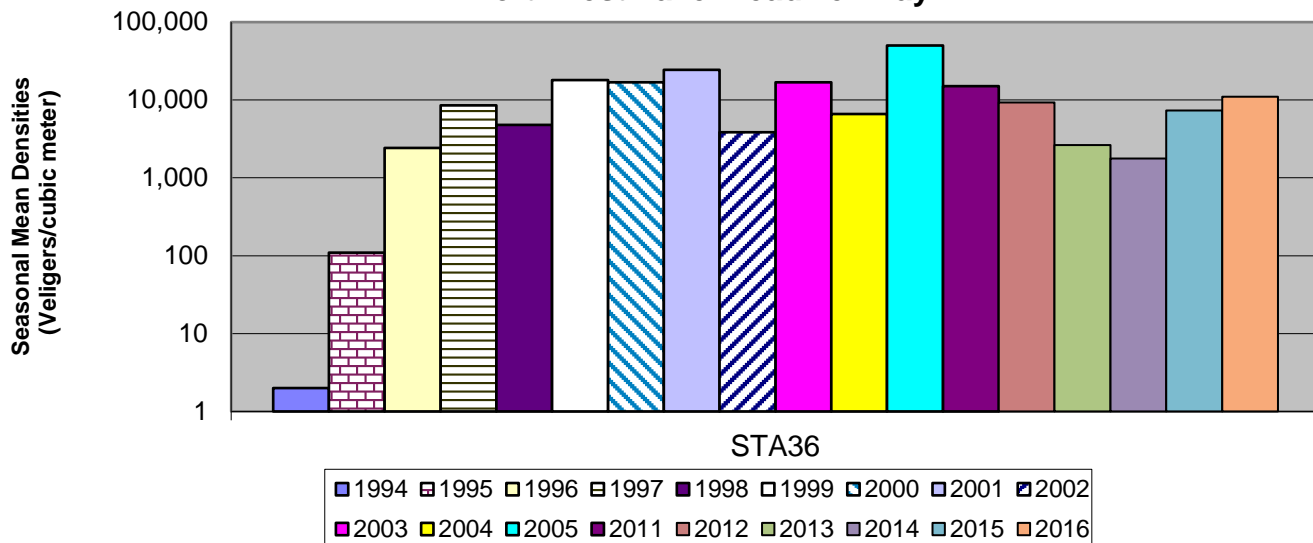

South Lake Benson Landing

South Lake Crown Point

Main Lake Cole Bay

Main Lake near Burlington, VT

Main Lake Burlington Bay

Main Lake Cumberland Bay

Northwest Lake Treadwell Bay

Northwest Lake Point au Fer