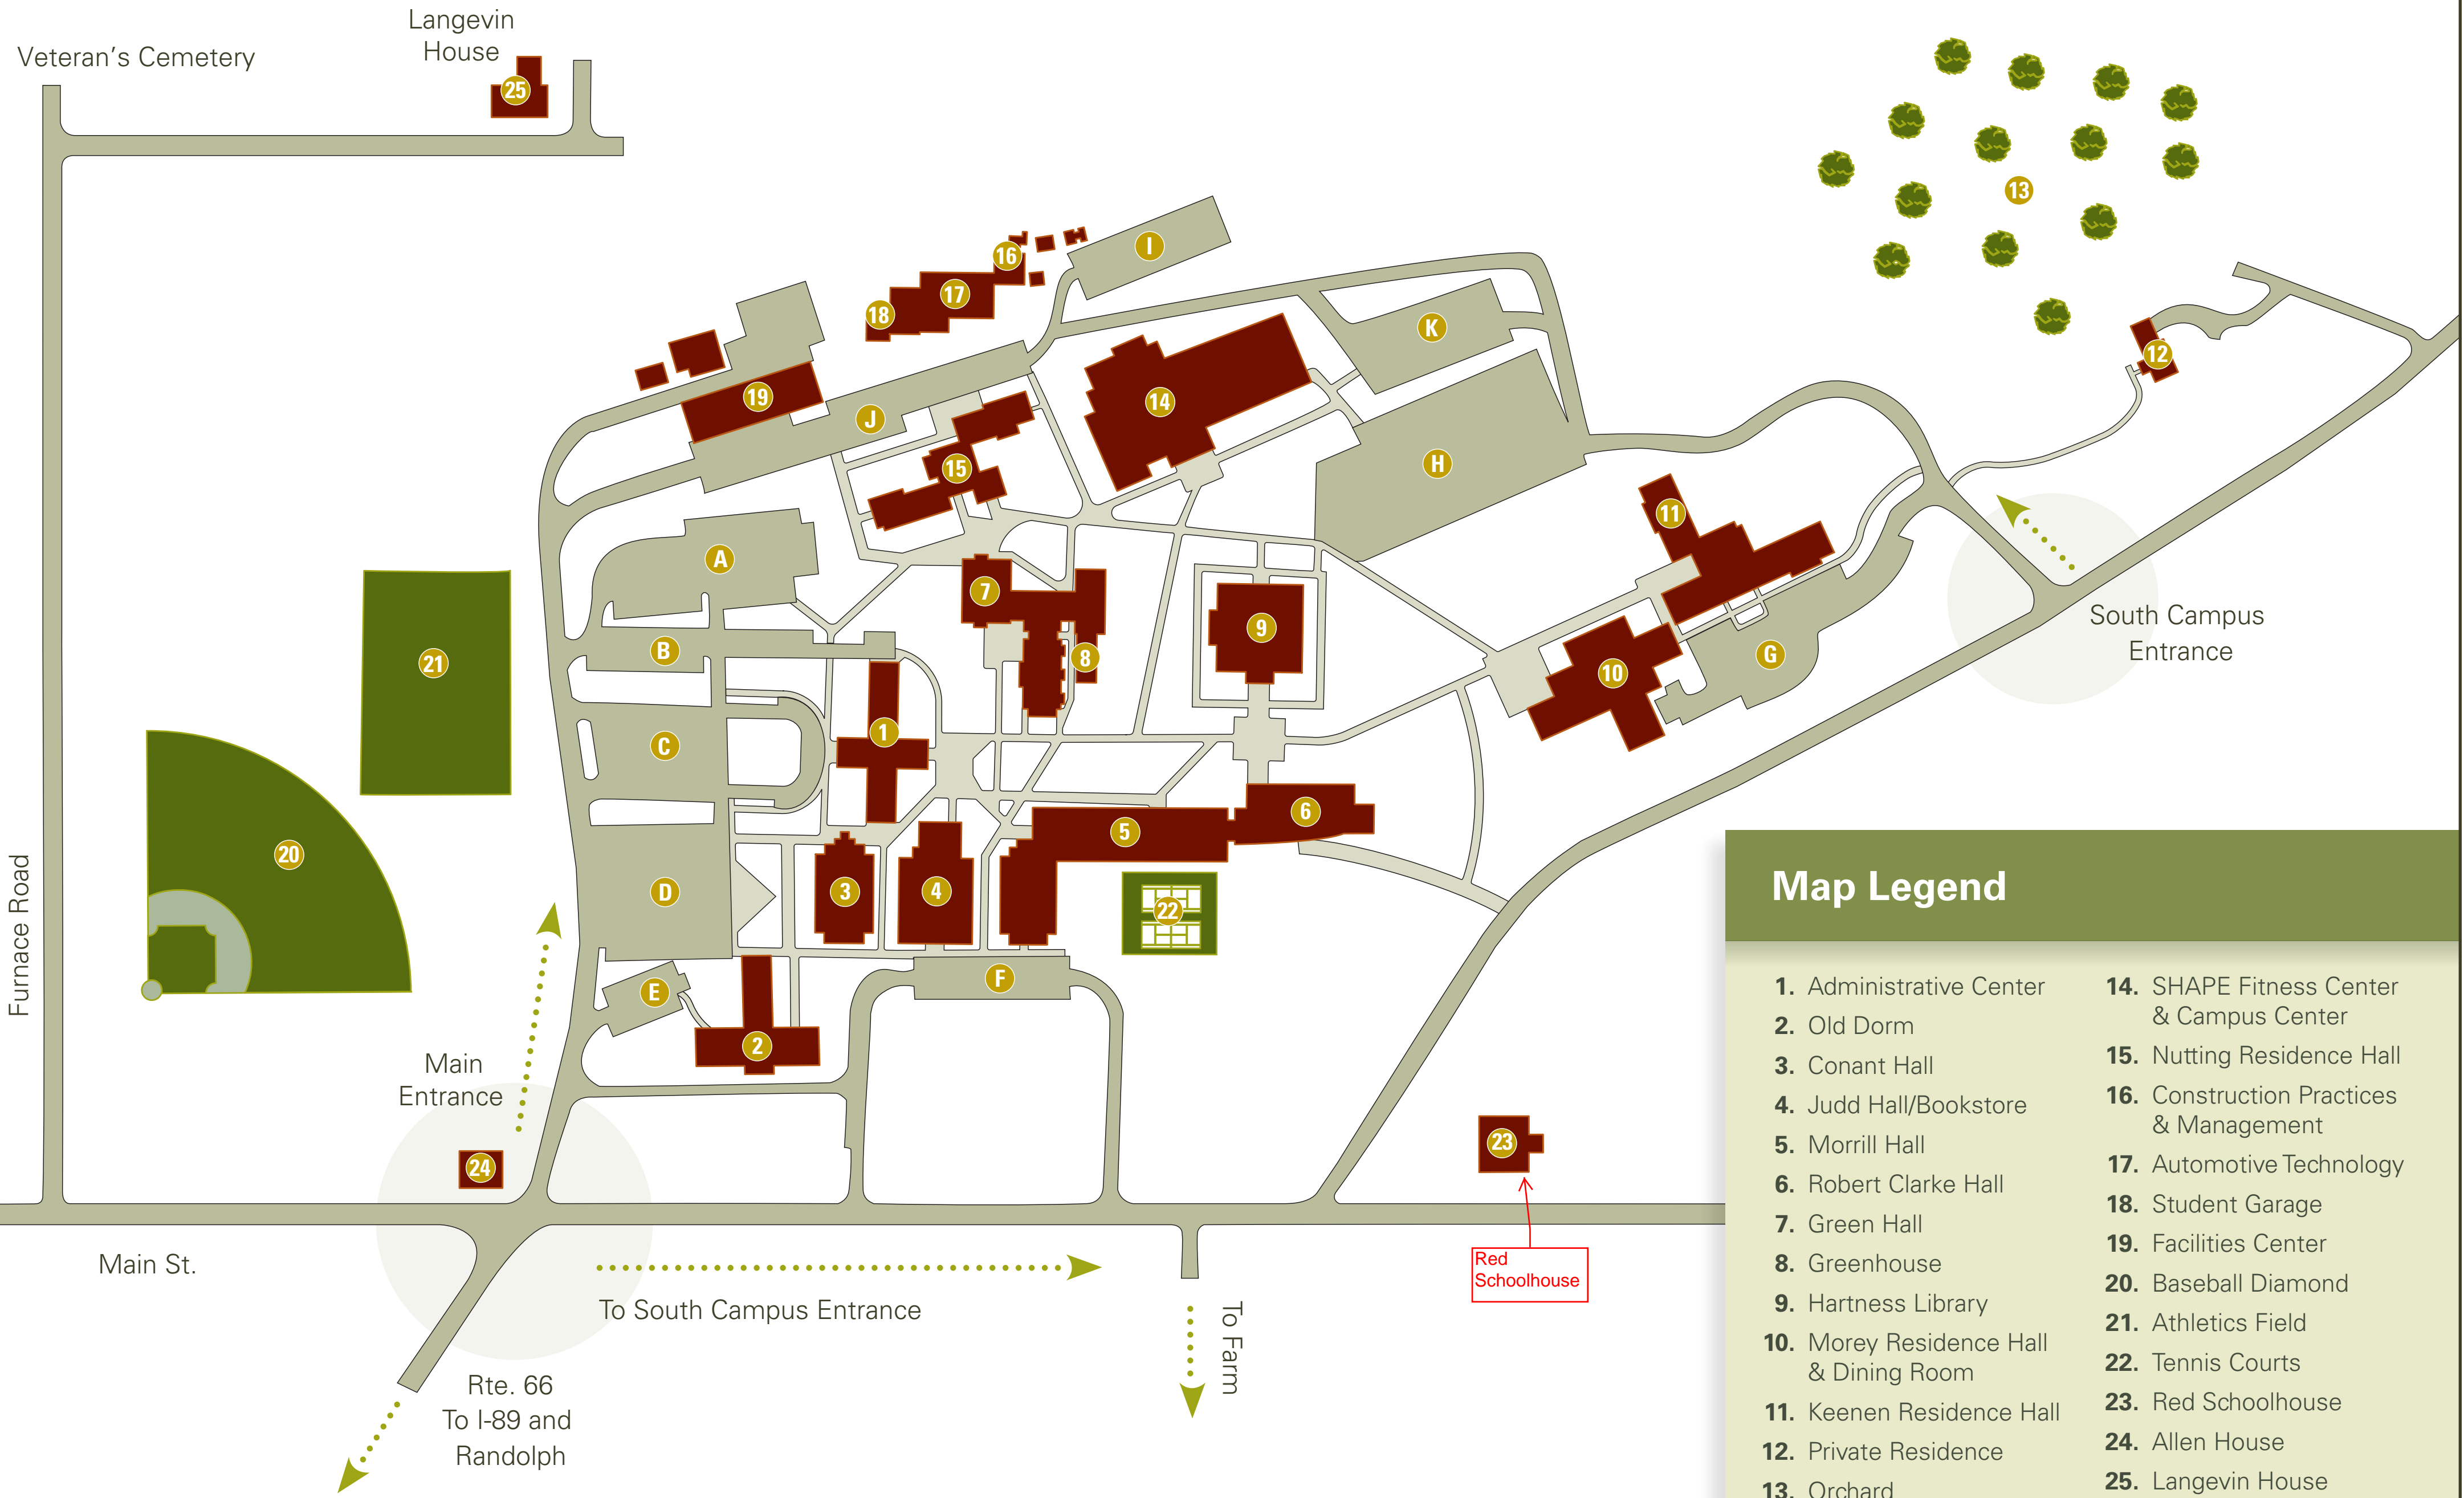

Map Legend

1. Administrative Center	14. SHAPE Fitness Center & Campus Center
2. Old Dorm	15. Nutting Residence Hall
3. Conant Hall	16. Construction Practices & Management
4. Judd Hall/Bookstore	17. Automotive Technology
5. Morrill Hall	18. Student Garage
6. Robert Clarke Hall	19. Facilities Center
7. Green Hall	20. Baseball Diamond
8. Greenhouse	21. Athletics Field
9. Hartness Library	22. Tennis Courts
10. Morey Residence Hall & Dining Room	23. Red Schoolhouse
11. Keenen Residence Hall	24. Allen House
12. Private Residence	25. Langevin House
13. Orchard	A-K Parking

Administrative Center Key Offices:
Admissions, Financial Aid, Student Life, Security,
Conference Coordinator, Registrar, Alumni Office