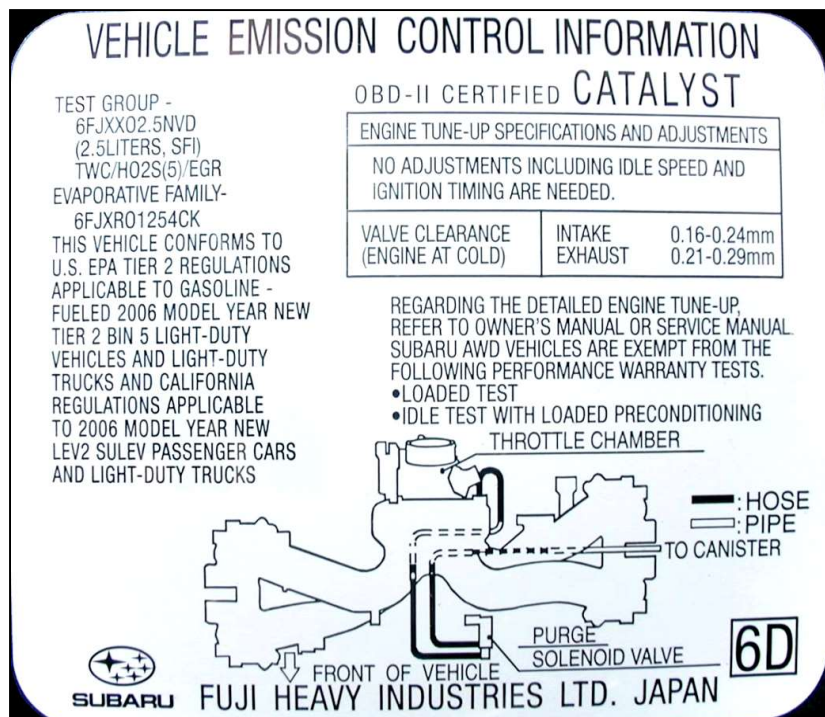

How to Determine Which Vermont Vehicles Have a 15 Year or 150,000 Mile Emissions Warranty

Introduction

This document provides guidance on how to identify vehicles registered in Vermont that have an extended emissions warranty of 15 years or 150,000 miles (whichever comes first). Starting with the 2003 model year, vehicles registered in Vermont that are designated as PZEVs (Partial Zero Emission Vehicles), AT-PZEVs (Advanced Technology Partial Zero Emission Vehicles), or TZEVs (Transitional Zero Emission Vehicles) have this extended emissions warranty. These vehicles meet the cleanest tailpipe emissions standards and have zero evaporative emissions. In addition, vehicles that generate additional NMOG + NOx fleet average credits also have this extended emissions warranty.

How to Identify These Vehicles

First, based on model year, make and model, determine if the vehicle is included in the list on the following pages. If the vehicle is included on this list, then note the TEST GROUP code listed in the far right column. Next, check the vehicle's Vehicle Emission Control Information (VECI) label to determine if the vehicle conforms to California Regulations. The VECI label is located in the engine compartment, typically on the underside of the vehicle's hood. An example of an actual VECI label is shown. In this example, the statement confirming that the vehicle conforms to California Regulations is located in the left portion of the label. Next, identify the vehicle's engine TEST GROUP code also found on the VECI label. In this example, the engine TEST GROUP code (6FJXX02.5NVD) is located in the upper left portion of the label. Note that some VECI labels may use the term 'GROUP' or 'ENGINE FAMILY' in lieu of the term 'TEST GROUP'. However, do not confuse the EVAPORATIVE FAMILY code (sometimes identified as 'EVAP FAMILY' or 'EVAP') with the engine TEST GROUP code.